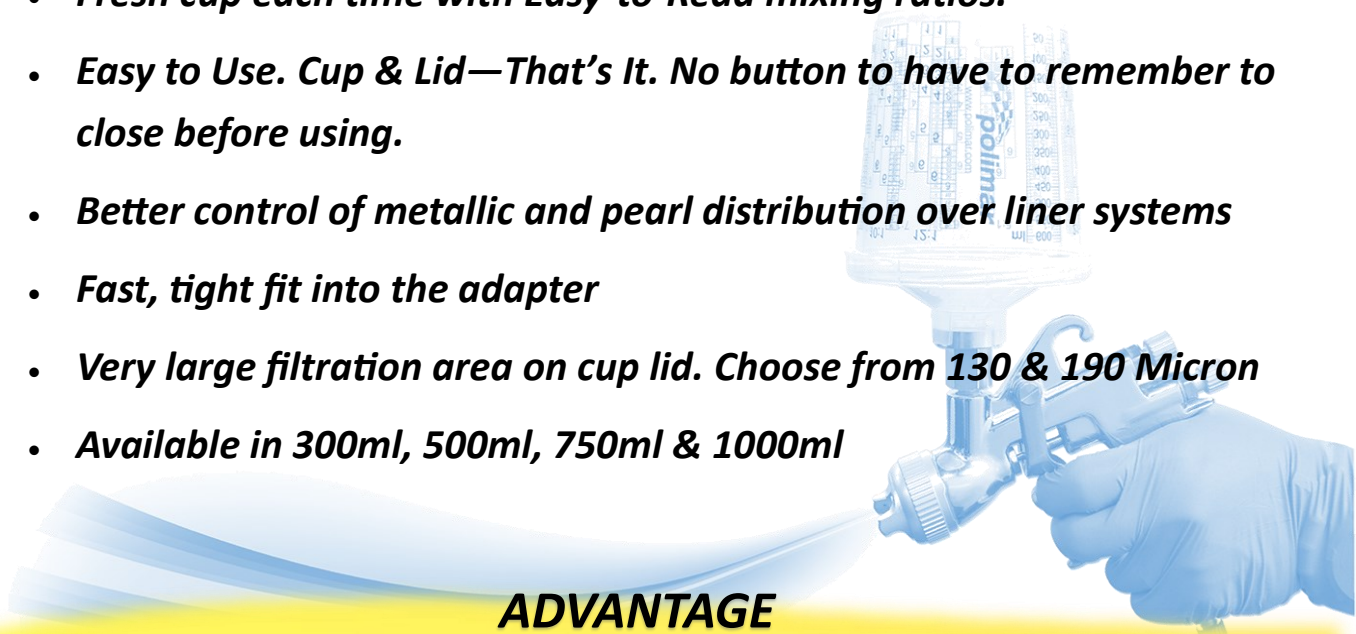

SprayPal + Disposable Cup System **Clean, Simple and Easy to Use.**

**Maximize Productivity. Mix, Stir,
Spray and Store All In The Same Cup!**

- *Fresh cup each time with Easy-to-Read mixing ratios.*
- *Easy to Use. Cup & Lid—That's It. No button to have to remember to close before using.*
- *Better control of metallic and pearl distribution over liner systems*
- *Fast, tight fit into the adapter*
- *Very large filtration area on cup lid. Choose from 130 & 190 Micron*
- *Available in 300ml, 500ml, 750ml & 1000ml*